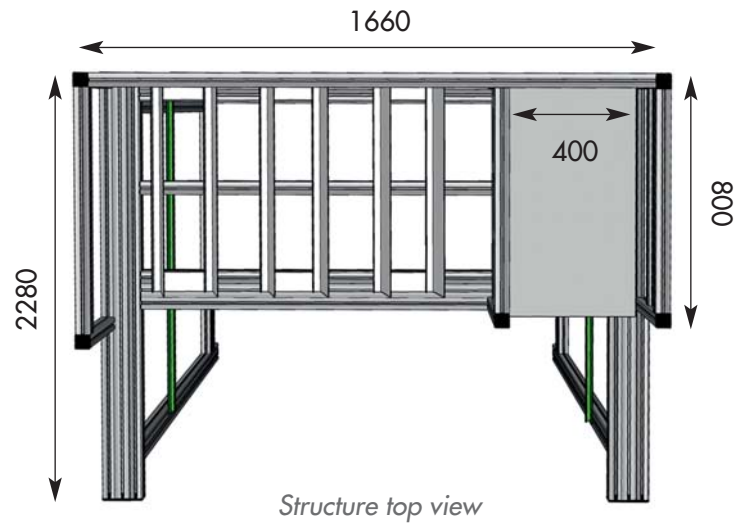

## WIRING AREA FOR 3 OPERATORS WORKING INDOOR

SUPPLIED WITHOUT GRID

ref. PCA-O50 **Orange** PCA-V50 **Green**

For wiring on frames with no testing option.

Unit for 3 users working indoors.

- Structure made of matt anodized aluminium sections.
- Very easy placing of wiring frames thanks to height-adjustable slides.
- 4 wiring areas:
  - 2 bottom areas, useful surface area of each 750 x 1000mm
  - 2 side areas, useful surface area of each 1200 x 1000mm
- Storage space above the wiring areas:
  - 6 locations for storing wiring frames.
  - 1 location for storage, dimensions 800 x 400mm.
- Dimensions of the unit:
  - Height: 2280mm - Width: 1660mm - Depth 1370mm.